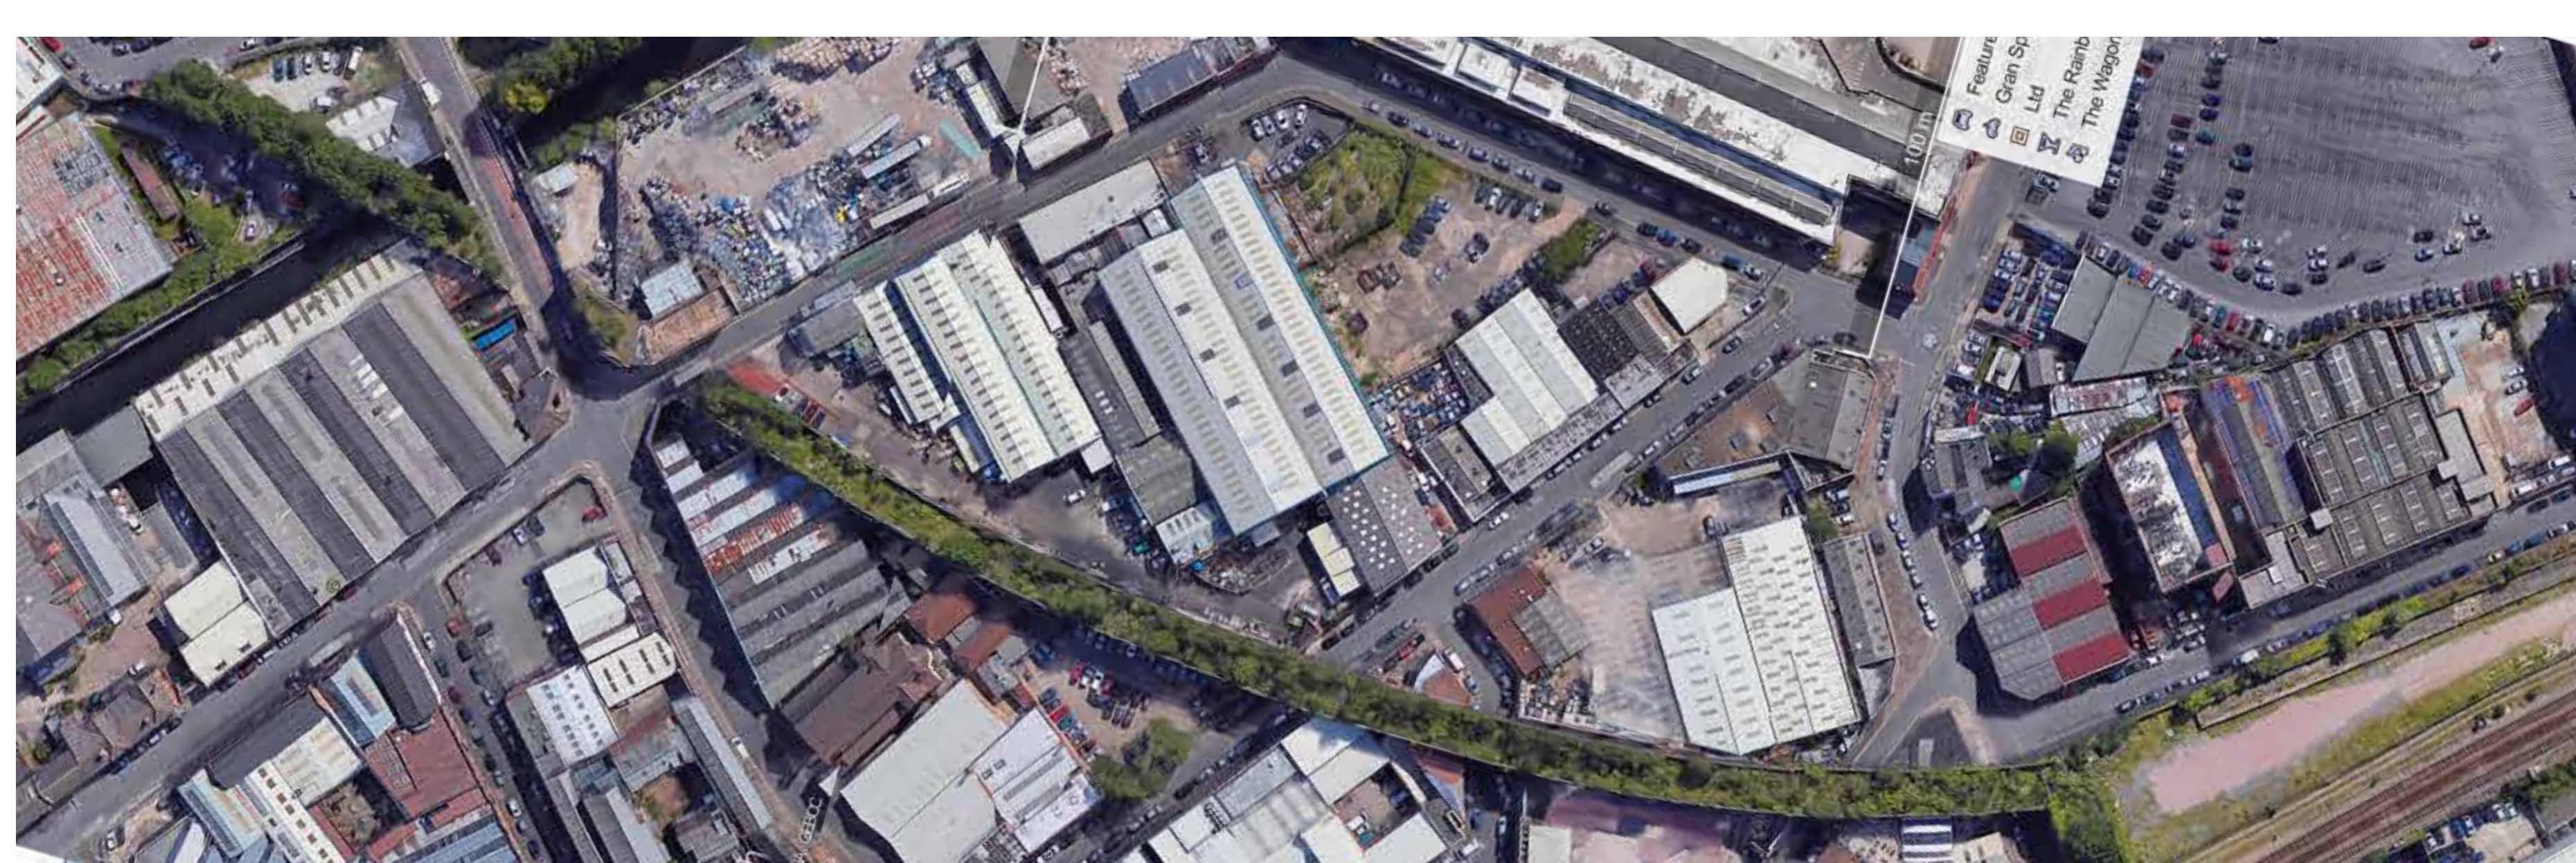

# DUDDESTON VIADUCT

## SKY GARDEN

The Duddeston Viaduct has the potential to be reimagined and reactivated to create a Sky Garden. This could provide an elevated public space unlike anything in the UK, placing Digbeth and Birmingham in line with global cities such as New York and Paris.

## THE ELEVATED PARK

**#ONLY IN DIGBETH #ONLY IN DIGBETH #ONLY IN DIGBETH**