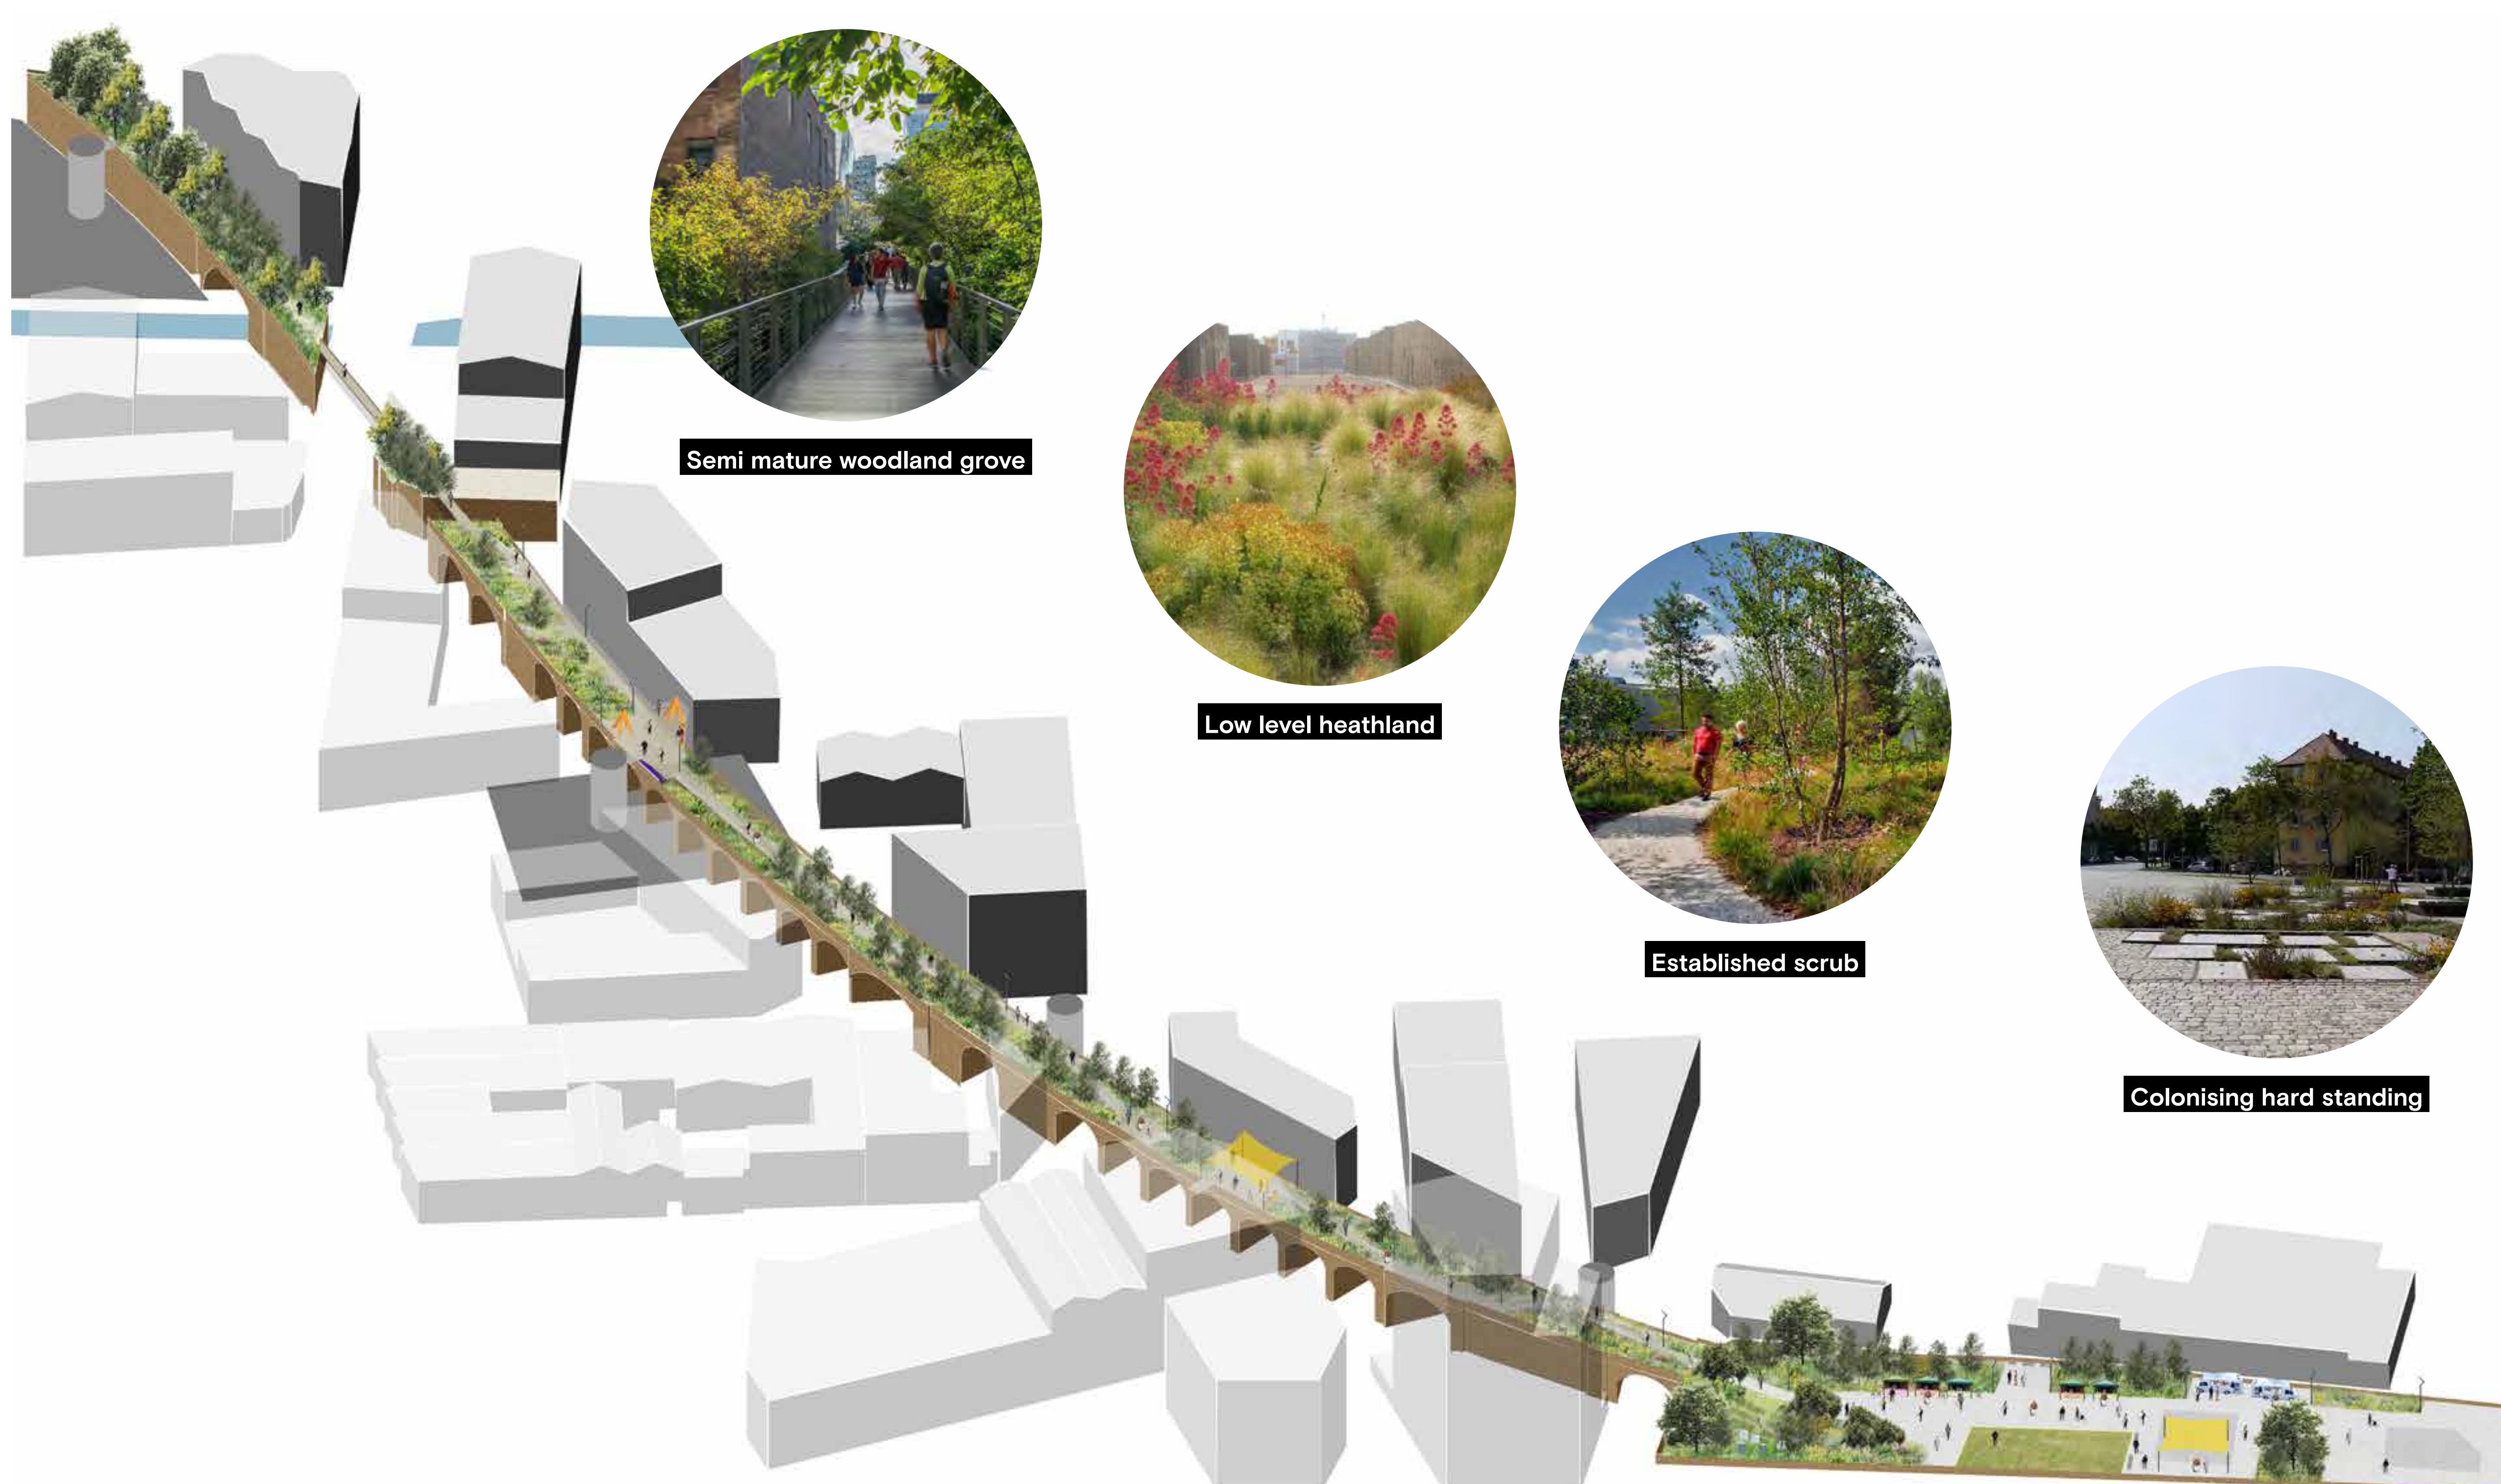

# DUDDESTON VIADUCT

## SKY GARDEN

The Duddeston Viaduct has the potential to be reimagined and reactivated to create a Sky Garden. This could provide an elevated public space unlike anything in the UK, placing Digbeth and Birmingham in line with global cities such as New York and Paris.

## THE ELEVATED PARK

**#ONLY IN DIGBETH #ONLY IN DIGBETH #ONLY IN DIGBETH**